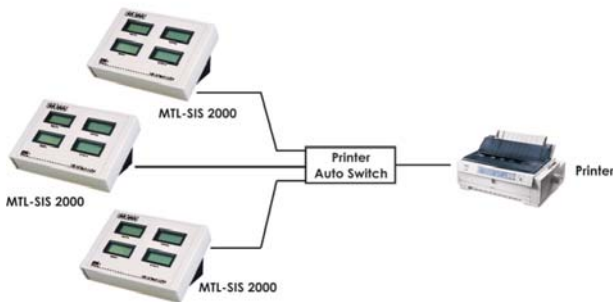

FEATURES

- Four serial ports for data input
 - One Printer port for printing
 - Efficient combination of more than one SIS units with one printer and one printer auto switch
 - 100% Call Datagram Record on payphone display
 - Customizable printed bill
 - Auto print facility
 - Dialing facility while printing
 - Online monitoring of each payphone activity
- Including:
- Number
 - Date/Time
 - Drop Units
 - Balance Units
 - Price
 - Call Category (Local, STD, ISD & H, F, Q)
- Battery back up (Optional)
 - Good looking casing with black base

```

.....
COMPANY NAME
DATE       : 26/01/04
TIME       : 11:30:49
BOOTH #    : 3 (44)
DIALED #   : 6310085
UNITS      : 1
DURATION   : 00.39
PRICE      : 3.0
THANKS
.....
    
```

- Compatible with printer auto switch
- Combination of more than one SIS units (See combination 1 & 2 below)

Fig. combination 1

Fig. combination 2

Specifications

- Optically isolated 4 Serial Ports DB-9 (Male)
- 1 Printer port DB-25 (Female)
- Adapter pin for DC input
- 4 LCD display:
 - Including:
 - 4 X 16 Characters display allowing alphanumeric and pictograms
 - Operation on extended temperature range
 - Ultra high contrast (FSTN)
 - Wide viewing angle
- Input Volt = 10 to 20 V
- Current consumption = 25 mA

Dimensions

- 212 mm X 181 mm X 132 mm

Weight

- 1.4 Kg

Color

- Black base with off white upper

MTL-SIS 2000

Head Office