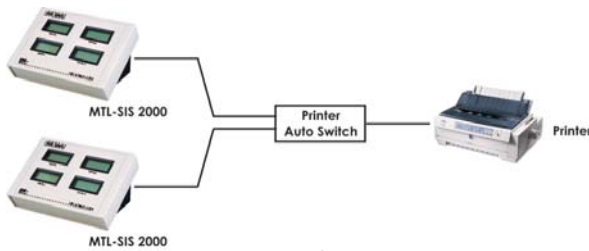

FEATURES

- Four serial ports for data input
 - One Printer port for printing
 - Efficient combination of more than one SIS units with one printer and one printer auto switch
 - 100% Call Datagram Record on payphone display
 - Customizable printed bill
 - Auto print facility
 - Dialing facility while printing
 - Online monitoring of each payphone activity
- Including:
- Number
 - Date/Time
 - Drop Units
 - Balance Units
 - Price
 - Call Category (Local, STD, ISD & H, F, Q)
- Battery back up (Optional)
 - Good looking casing with black base

```

.....
COMPANY NAME
DATE       : 26/01/04
TIME       : 11:30:49
BOOTH #    : 3 (44)
DIALED #   : 6310085
UNITS      : 1
DURATION   : 00.39
PRICE      : 3.0
THANKS
.....
    
```

- Compatible with printer auto switch
- Combination of more than one SIS units (See combination 1 & 2 below)

Fig. combination 1

Fig. combination 2

Specifications

- Optically isolated 4 Serial Ports DB-9 (Male)
- 1 Printer port DB-25 (Female)
- Adapter pin for DC input
- 4 LCD display:
 - Including:
 - 4 X 16 Characters display allowing alphanumeric and pictograms
 - Operation on extended temperature range
 - Ultra high contrast (FSTN)
 - Wide viewing angle
- Input Volt = 10 to 20 V
- Current consumption = 25 mA